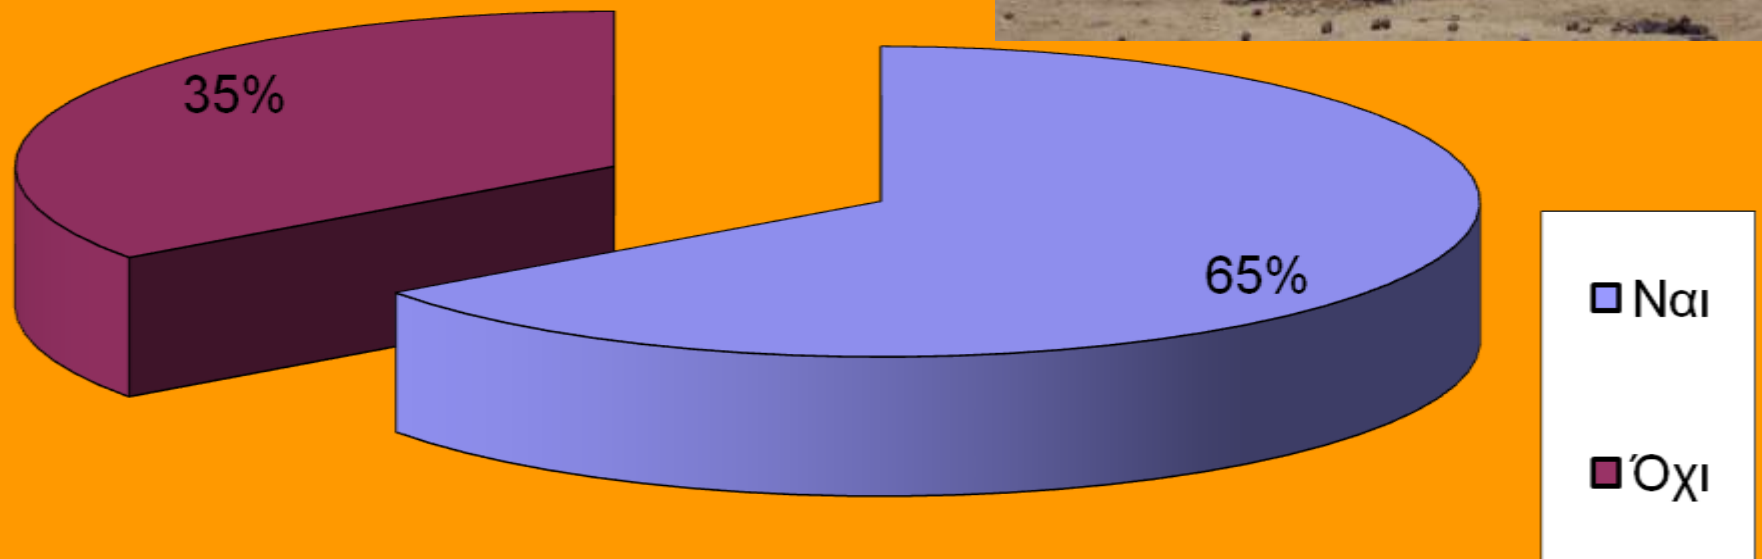

Έχεις πάει ποτέ σε ζωολογικό κήπο;