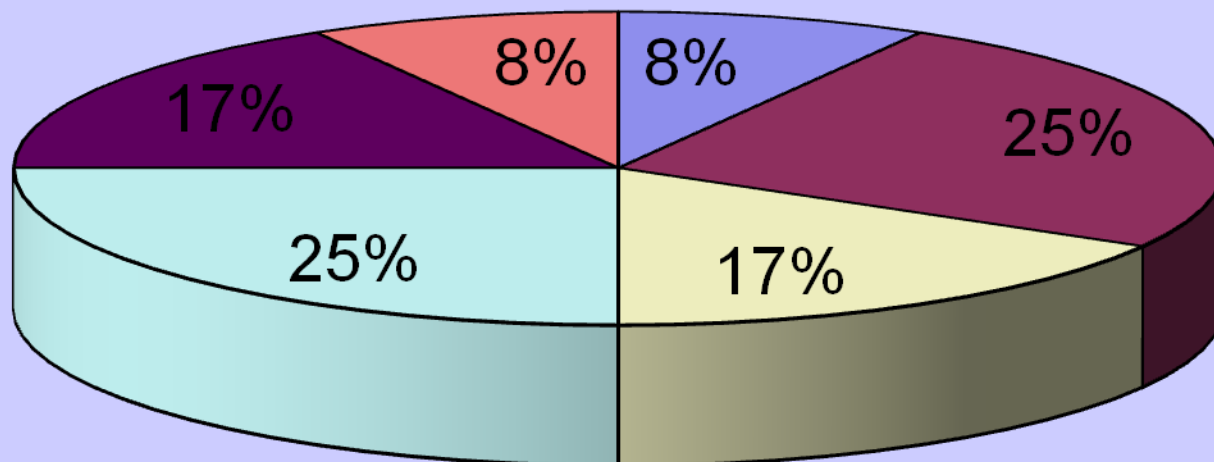

■ γάτα

■ σκύλος

■ κουνέλι

■ πουλί

■ ψάρι

■ χελωνίτσα